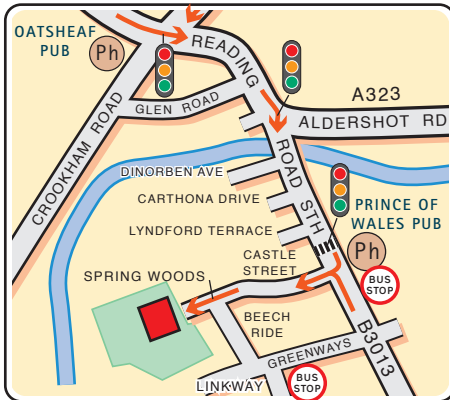

Court Moor School  
Spring Woods  
Fleet, Hants GU52 7RY

Tel: (01252) 615065 Fax: (01252) 624490

#### How to find us - Public Transport

**By Rail, Fleet Station** - Catch a bus (see below) or taxi from the station. For further information call National Rail Enquiries on 08457 484950.

**Bus Service 70, 72 & 74** - All stop near the Prince of Wales pub on Reading Road South.

**Bus Service 71** - Stops in Linkway - see section detail above. For further information call Countrywide Travel on 01256 780079.

© 2003 Absolute Maps Ltd™ Bespoke Mapping (UK). FREEPHONE: 0800 587 8891